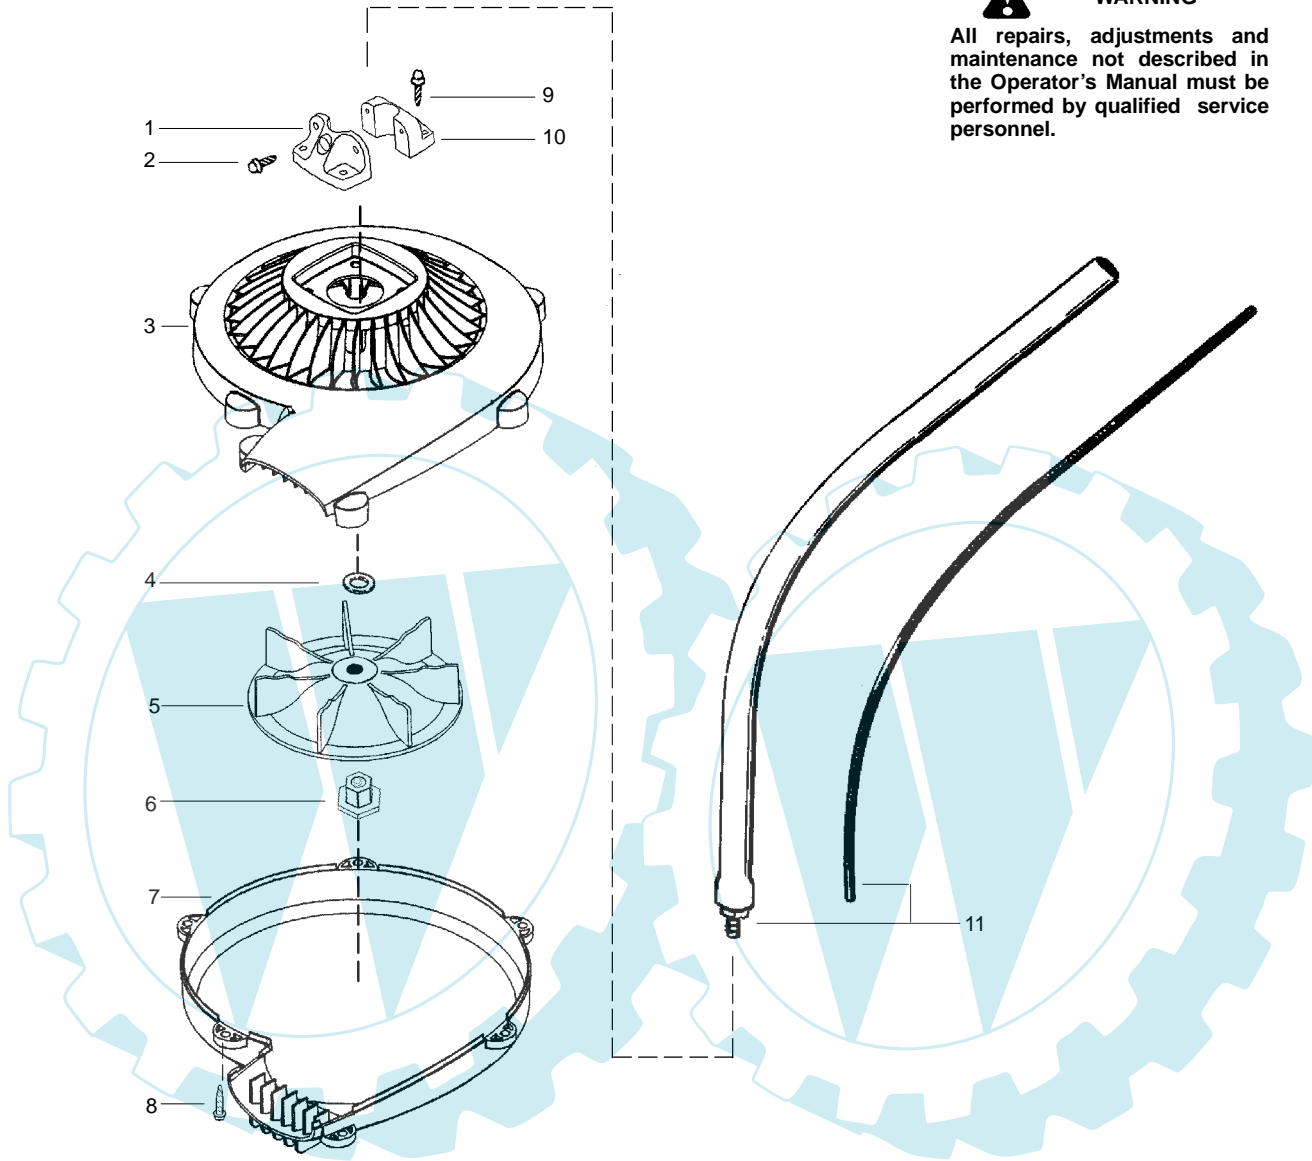

PARTS LIST NO. 530165589		 PARTS LIST	MODEL(s) "BA3000"
DATE 3/28/05	Replaces 3/01/05 - 530165589-01		Note: Illustration may differ from actual model due to design changes

WARNING

All repairs, adjustments and maintenance not described in the Operator's Manual must be performed by qualified service personnel.

Ref.	Part No.	Description	Ref.	Part No.	Description
1.	530096026	Clamp-Right			
2.	530015814	Screw			
3.	530096042	Hsg.-Blower (upper)			
4.	530016389	Washer			
5.	530055123	Impeller			
6.	530095893	Arbor-Impeller			
7.	530095892	Hsg.-Blower (lower)			
8.	530016273	Screw			
9.	530016179	Screw			
10.	530096025	Clamp-Left			
11. ✓	530071983	Kit-Driveshaft Assembly (incl. flex)			
				Not Shown	
				Manual	
				(Scan)	
				(Euro)	
				(Euro III)	
				(Euro IV)	
				(Euro V)	
				Hanger-Attachment	
				Decal-Shaft Warning	

✓ = NEW PART NUMBER FOR THIS IPL

★ = REFER TO THE SERVICE REFERENCE INDICATED FOR MORE INFORMATION. (LOCATED AT END OF IPL)